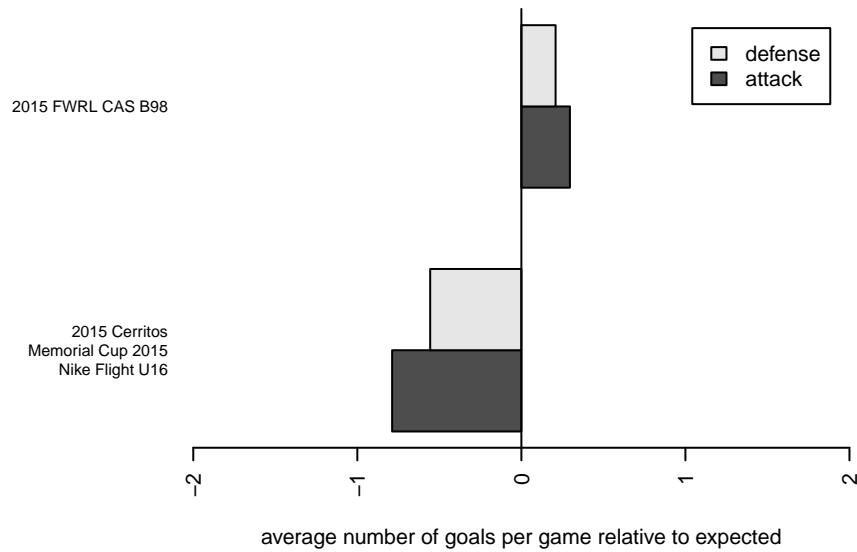

CUSC Blue B98

, CAS
B98 total strength=1776
attack=52.48 defense=16.56

alt names used:
CUSC BLUE (CAS)
CUSC 98 Blue

Venues played:
2015 Cerritos Memorial Cup 2015 Nike Flight L
2015 FWRL CAS B98

CUSC Blue B98
Dots are actual minus expected GF (blue circles) and GA (red triangles).
Blue line is smoothed change in attack strength. Red is smoothed change in defense strength.

**attack and defense variance (black dot)
relative to other teams
and top 10 in region**

**attack and defense rating
relative to others at age
and all opponents in last 13 months**

**attack and defense rating
relative to others at age
and all opponents in last 13 months**

Performance relative to 13 month average

Performance relative to 13 month average

Distribution of opponents
 Red = Lose zone, Blue = Win zone, Green = Even
 Black line separates win/lose zones

lot. A=Neither has attack advantage, B=Opponent has both attack and defense advantage, C=Opponent has both attack and defense disadvantage, D=Both have