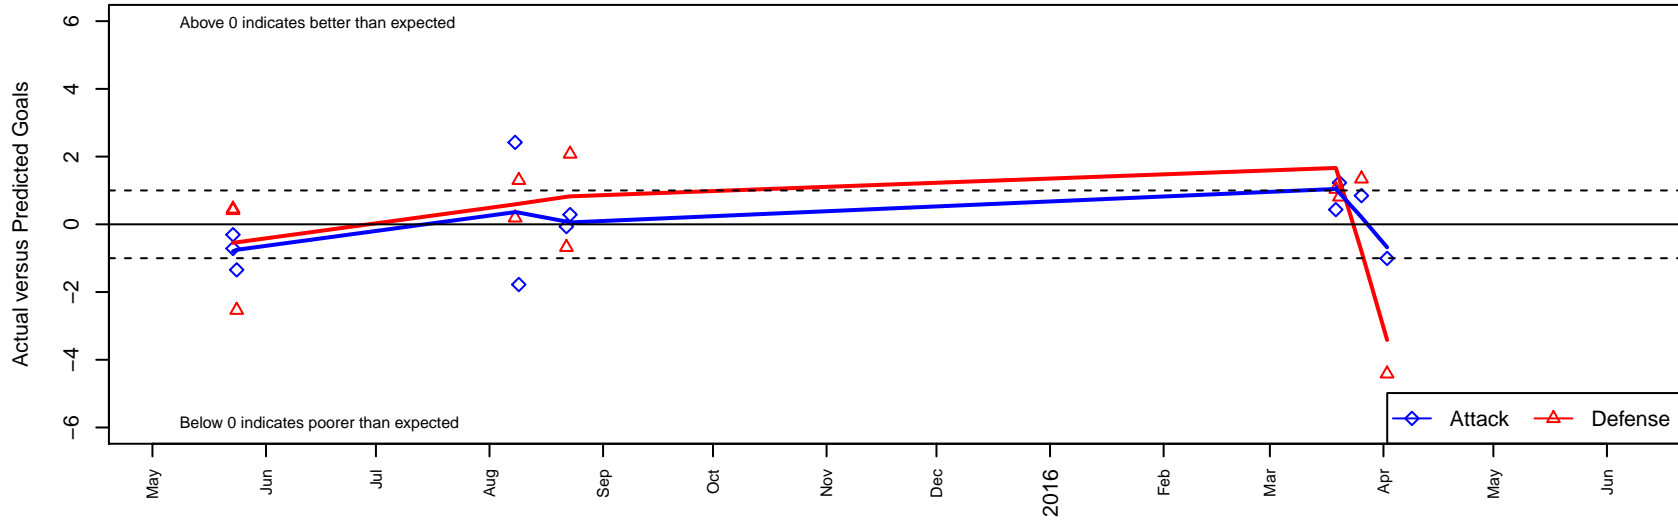

CUSC Blue B98

, CAS
B98 total strength=1776
attack=52.48 defense=16.56

alt names used:
CUSC BLUE (CAS)
CUSC 98 Blue

Venues played:
2015 Cerritos Memorial Cup 2015 Nike Flight L
2015 FWRL CAS B98

CUSC Blue B98
Dots are actual minus expected GF (blue circles) and GA (red triangles).
Blue line is smoothed change in attack strength. Red is smoothed change in defense strength.

**attack and defense variance (black dot)
relative to other teams
and top 10 in region**

**attack and defense rating
relative to others at age
and all opponents in last 13 months**

**attack and defense rating
relative to others at age
and all opponents in last 13 months**

Performance relative to 13 month average

Performance relative to 13 month average

Distribution of opponents
 Red = Lose zone, Blue = Win zone, Green = Even
 Black line separates win/lose zones

lot. A=Neither has attack advantage, B=Opponent has both attack and defense advantage, C=Opponent has both attack and defense disadvantage, D=Both have